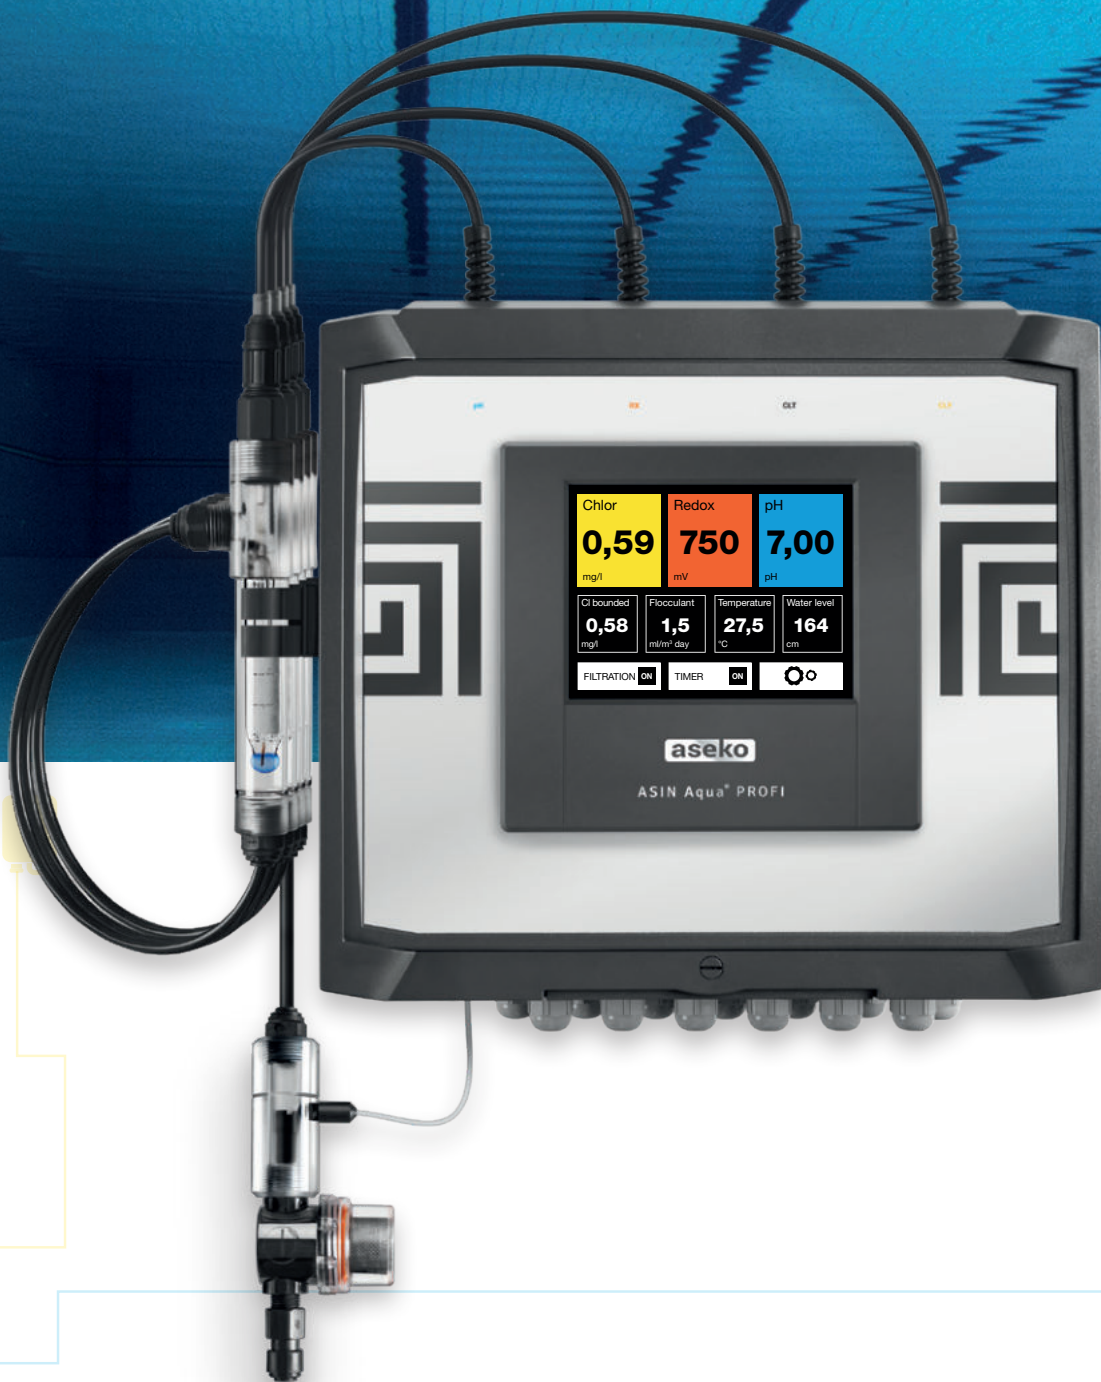

ASIN AQUA® Profi

PROFESSIONAL DEVICE WITH INTUITIVE TOUCHSCREEN INTERFACE AND INTELLIGENT PROFESSIONAL SYSTEM CONTROL FUNCTIONS. TECHNOLOGY DESIGNED FOR PUBLIC SECTOR WITH DEMANDING ACCURACY REQUIREMENTS AND COMPLIANCE WITH ALL HEALTH AND SAFETY STANDARDS. FOR USE WITH POOLS AND WHIRLPOOLS UP TO ∞ m³ (DEPENDS ON CONNECTED PUMPS).