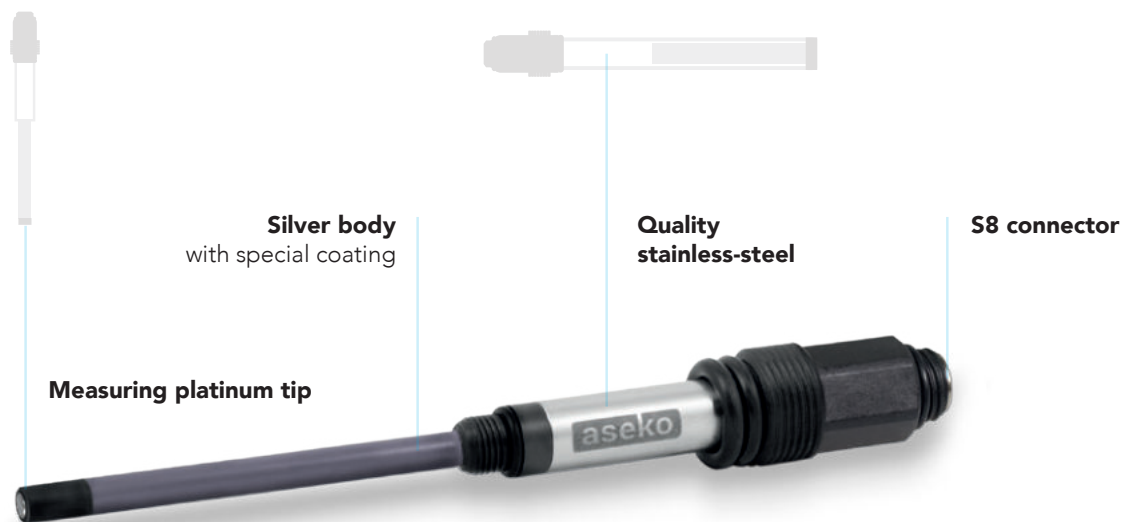

ASIN AQUA Profi # 13098

CLF probe

Redox probe PROFi

pH probe PROFi

CLT Probe # 12079

CLT probe

CLF FREE CHLORINE MEMBRANE – PROBE

THE MOST ACCURATE FREE CHLORINE PROBE,
LONG LIFESPAN AND EASY MAINTENANCE

Membrane

Removable membrane module
for easy electrolyte filling

CLF Probe # 12052

PP60 pH

pH Controller

PP60 pH AUTOMATICALLY MEASURE AND CONTROL pH OF THE POOL WATER. DOSING OF pH- OR pH+. EVERYTHING IS EASY TO READ AT THE RED LED DISPLAY, USED ALSO FOR SETTING OF REQUIRED VALUES.