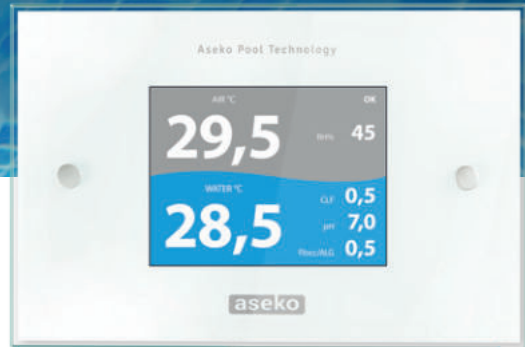

pH probe

ASIN AQUA DOSE # 12022

x

pH probe

ASIN AQUA® Net

COMPACT DOSING AND CONTROL SYSTEM FOR AUTOMATIC POOL WATER TREATMENT WITH INTEGRATED PROBE HOLDERS, DOSING PUMPS AND FLOW CONTROL. FOR POOLS UP TO 250 m³. WITH INTERNET CONNECTION.

iPool LIVE

App for remote pool monitoring allows to monitor all pool data from where ever you are online.

You can set notifications if the values are cross the setup limit range.

EXTERNAL TOUCH DISPLAY

Monitoring and control of pool water parameters in remote area (optional).