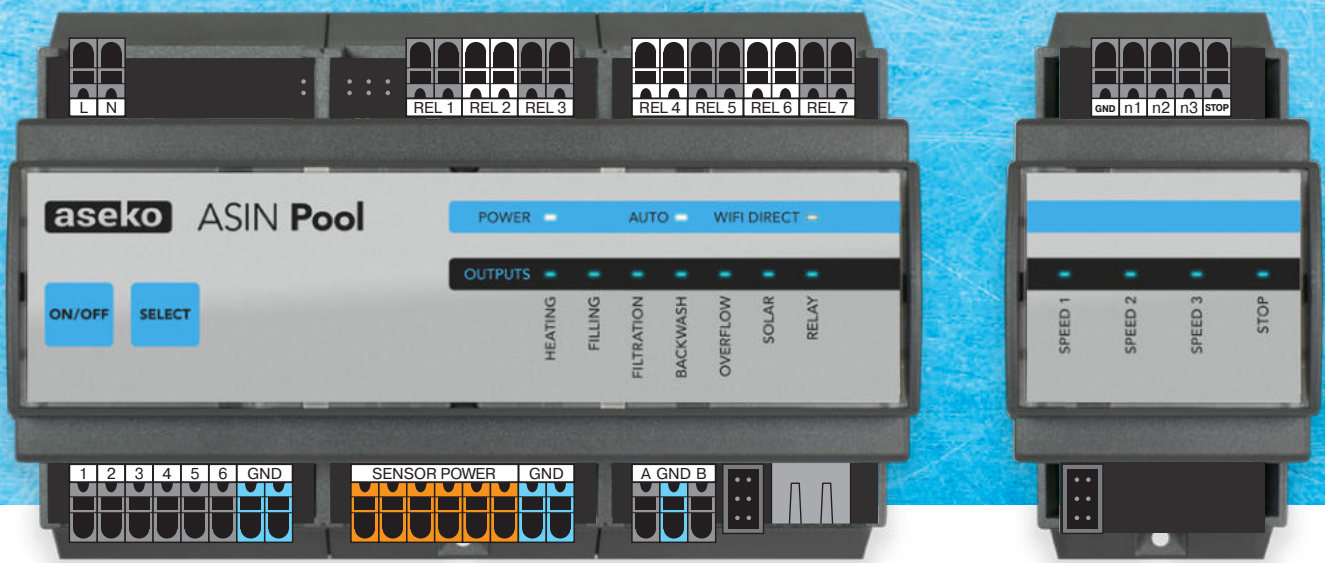

ASIN[®] Pool

VS Module

INTELLIGENT LAN CONTROLLER FOR POOL
 TECHNOLOGY KEY ELEMENTS SYSTEM
 INTEGRATION AND SMART PHONE CONTROL.

+ iPool® REMOTE APP

HEATING CONTROL

LEVEL CONTROL

FILTRATION TIMER

AUTO FILTER BACKWASH (BESGO 5-WAY)