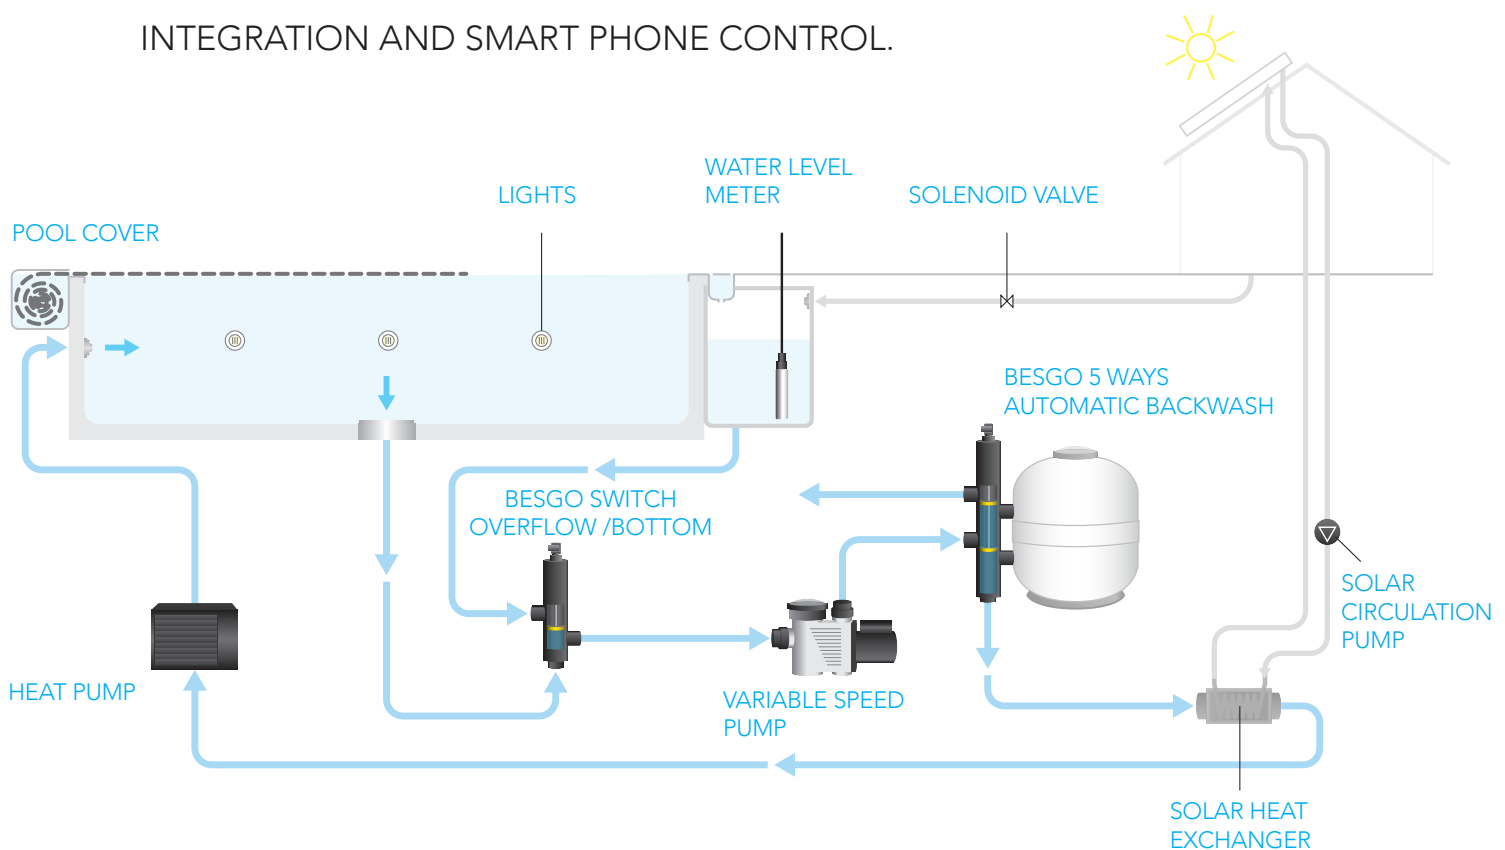

Available at App Store and Google Play

Aseko Web Services ipool.aseko.com

Web application for monitoring of water parameters detail by using well arranged graphics. Shows all measured data and system actions up to 30 days back. All operations are monitored in real time

BUILT-IN HIGH QUALITY THERMOMETER AND HYGROMETER

External Touchscreen-Display # 12048

SUITABLE FOR

ASIN AQUA® Net

ASIN AQUA® Oxygen

ASIN AQUA® Home

ASIN AQUA® Salt

ASIN AQUA® Profi

ASIN[®] Pool

VS Module

INTELLIGENT LAN CONTROLLER FOR POOL
 TECHNOLOGY KEY ELEMENTS SYSTEM
 INTEGRATION AND SMART PHONE CONTROL.

+ iPool® REMOTE APP

HEATING CONTROL

LEVEL CONTROL

FILTRATION TIMER

AUTO FILTER BACKWASH (BESGO 5-WAY)

SWITCH OVERFLOW/BOTTOM (BESGO 3-WAY)

COVER / LIGHTS

SOLAR HEATING

CIRCULATION PUMP POWER CONTROL

ASIN Pool Electrical Box 2,3kW / 230V

12168

ASIN Pool

12166